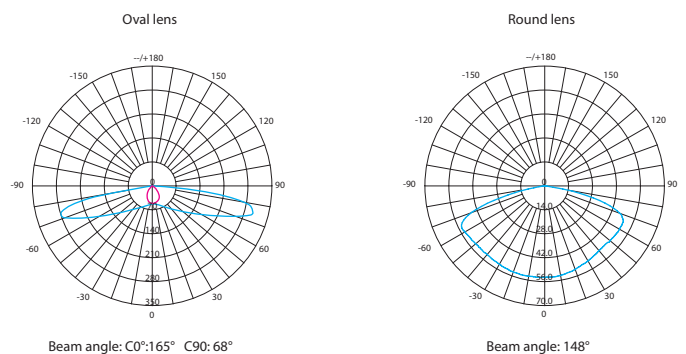

Green led indicator status meanings

- Green solid On ready: Normal operation.
- Green solid Off: Power failure or requires service.

Dimension: mm

Photometric data

We reserve the right to make technical and design changes.