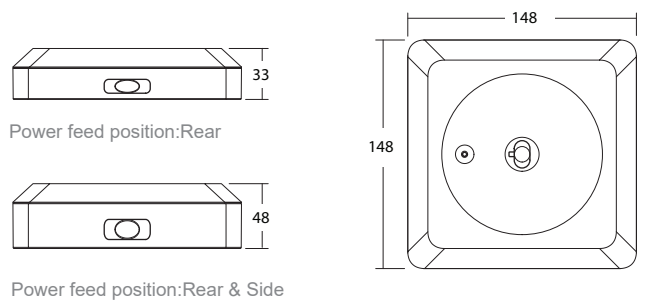

Green led indicator status meanings

- Green solid On ready: Normal operation.
- Green solid Off: Power failure or requires service.

Dimension: mm

Photometric data

We reserve the right to make technical and design changes.