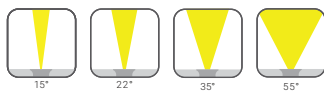

Feature

- Housing 12# Die-casting aluminum dark grey powder coated T=60-80μm Adhesion of ISO class 1/ATM class 4B.
- Front cover hard chrome-plated stainless steel SUS 316L#.
- Light window MS2EFR0129: tempered step glass T=8mm.
- Reflector OPTICS Reflector efficiency≥90%.
- LED NICHIA COB.
- Glass pressure capacity MS2EFR0129 full area=2.621kgs.
- Cable gland MS2EFR0129 IP68 PG-11 PA66.
- Gasket Silicon rubber molding shaped seal.
- LED driver constant voltage input, constant current output.
- Power cable output outside of luminaire MS2EFR0129 12V/24V: H07RN-F 2x1.0mm², L=0.5m or 120V/240V: H07RN-F 3x1.0mm², L=0.5m.
- Recessed sleeve material PC/ABS ALLOYS.

Application area

- Applied to garden, patio, yard, lawn, pool deck, pathway, driveway, walkway, etc.

Mounting type

- Recessed mounting.

Approval and marking

Product color

Dimension: (mm)

Feature

Beam angle

Technical information

• Model	: MS2EFR0129-1x12W
• Led chip	: LED COB NICHIA
• Rated power	: 1x12W
• Luminous flux	: 1436lm (cool white), 1389lm (warm white)
• Luminous efficacy	: 119.7lm/W (cool white), 115.8lm/W (warm white)
• Input voltage	: DC24V/AC120/240V 50/60Hz
• Color temperature	: 2700K/3000K/4000K/5700K/6500K, Ra>80
• Beam angle	: 15°/22°/35°/55°
• Control method	: On/off, Triac, PWM, 1-10V, Dali
• Protection grade	: IP67
• IK rating	: IK10
• Operating temperature	: -20°C~40°C
• Product life	: 35000 hours