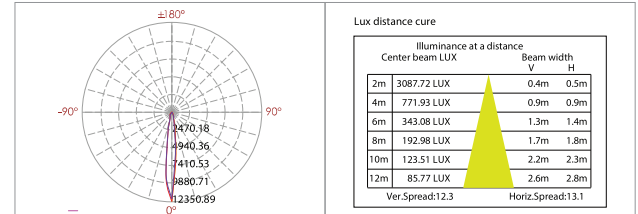

Photometric data

MS2EFR0129-15°

We reserve the right to make technical and design changes.

THIEN MINH MECHANICAL - ELECTRIC JSC

Head office: MESTAR Building, No. 98/11 Ung Van Khiem Street, Ward 25, Binh Thanh District, Ho Chi Minh City, Vietnam

Tel: (84) 28.3899 4790 - Email: mestar@mestar.vn - Web: www.mestar.vn