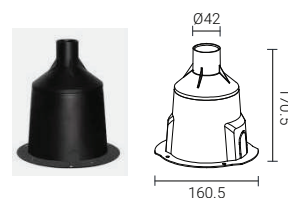

Dimension: (mm)

Option 1: Mounting sleeve A05