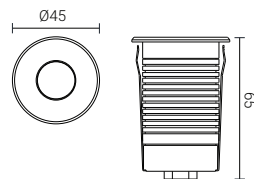

### Beam angle

### Technical information

• Model	: MS2YCR0157-1x2W
• Led chip	: LED COB OSRAM
• Rated power	: 1x2W
• Luminous flux	: 147lm
• Luminous efficacy	: 73.5lm/W
• Input voltage	: DC24V
• Color temperature	: 2700K/3000K/4000K/5700K/6500K
• Beam angle	: 8°/13°/25°/30°
• Control method	: On/off, Triac, PWM, 1-10V, Dali
• Protection grade	: IP67
• IK rating	: IK03
• Operating temperature	: -20°C~40°C
• Product life	: 35000 hours

### Dimension: (mm)

Option 1: Mounting sleeve A05

Option 2: Mounting sleeve 182#