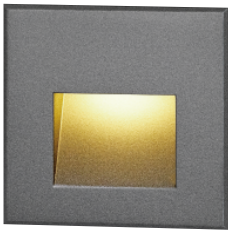

RECESSED LED STAIR LIGHT & WALL LIGHT

RECESSED LED STAIR LIGHT & WALL LIGHT

Introduction

Recessed LED stair light & wall is the recessed mounting luminaire for indoor/outdoor use. The manufacture process is extremely strict, high quality output with CE, ROHS certified. Its excellent light brings comfort and good experience to the users.

Application area

- Applied to stairs, way, facade of building, hotel, resort and etc.

Mounting type

- Recessed mounting.

Approval and marking

Feature

Dimension (mm):

Mounting sleeve 136#

Color temperature

Single

2700K 3000K 4000K 5700K 6500K

Product color

RECESSED LED STAIR LIGHT & WALL LIGHT

Variant

MS1G1807-18x0.05W

Mounting sleeve 136#

MS1BA1517-15x0.2W

Mounting sleeve 074#

Specification

Model	MS1G1807-18x0.05W	MS1GA0334-3x0.7W	MS1FA2034-20x0.2W
Led brand	LED SMD NICHIA	LED SMD NICHIA	LED SMD NICHIA
Rated power	18x0.05W	3x0.7W	20x0.2W
Luminous flux	49lm (cool white), 46lm (warm white)	39lm (cool white), 36lm (warm white)	131lm (cool white), 107lm (warm white)
Luminous efficacy	54.4lm/W (cool white), 51.1lm/W (cool white)	18.6lm/W (cool white), 17.14lm/W (cool white)	32.75lm/W (cool white), 26.75lm/W (cool white)
Input voltage	DC24V/AC120/240V 50/60Hz	DC24V/AC120/240V 50/60Hz	DC24V/AC120/240V 50/60Hz
Color temperature	2700K/3000K/4000K/5700K/6500K	2700K/3000K/4000K/5700K/6500K	2700K/3000K/4000K/5700K/6500K
Beam angle	Asymmetric	Asymmetric	Asymmetric
Control method	On/off, Triac, PWM, 1-10V, Dali	On/off, Triac, PWM, 1-10V, Dali	On/off, Triac, PWM, 1-10V, Dali
Protection grade	IP65	IP65	IP65
IK rating	IK10	IK10	IK10
Operating temperature	-20°C~40°C	-20°C~40°C	-20°C~40°C
Product life	35000 hours	35000 hours	35000 hours