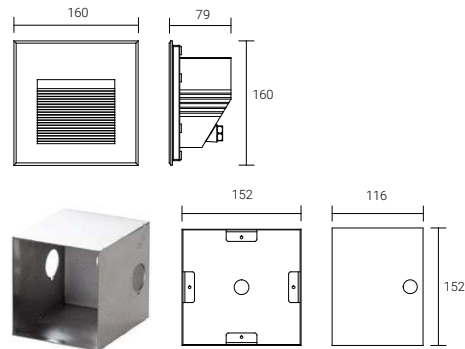

Feature

- Front cover & housing 12# die-casting aluminum anti-corrosion powder coating T=60-80µm, adhesion of ISO class 1/ ASTM class 4B.
- Light window UVstop & fireproof PC (MS1BA1517/MS1FL1234/MS1FA2034/MS1GA0334), glass (MS1G1807).
- Cable gland IP68 PG-9 PA66 (MS1BA1517/MS1FL1234), P67 copper and nicked coated (MS1FA2034/MS1G1807/MS1GA0334).
- Gasket molding shaped silicone seal.
- Power cable outside of luminaire H05RN-F 2x1.0mm², L=0.5m(DC24V), H05RN-F 3x1.0mm², L=0.5m (AC120/240V).
- LED driver constant voltage input, constant current output.
- Mounting sleeve PC/ABS alloys (MS1BA1517/MS1FL1234/MS1FA2034), stainless steel 136# (MS1G1807)/178# (MS1GA0334).
- Warranty 3 year.

Application area

- Applied to stairs, way, facade of building, hotel, resort and etc.

Mounting type

- Recessed mounting.

Approval and marking

Feature

Dimension (mm):

Mounting sleeve 136#