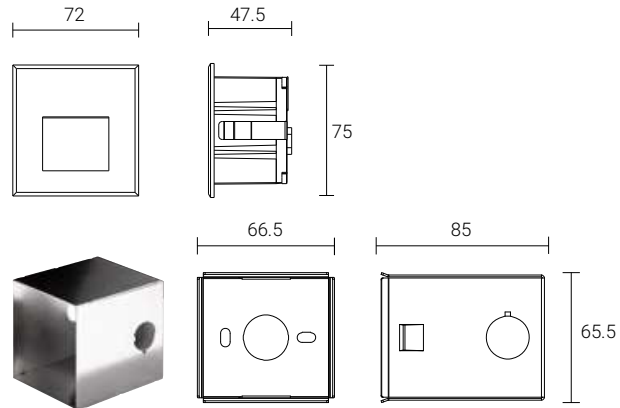

Mounting sleeve 178#