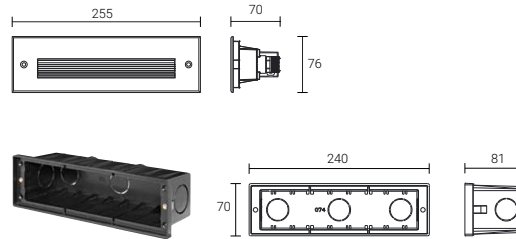

Color temperature

Single

2700K 3000K 4000K 5700K 6500K

Product color

RECESSED LED STAIR LIGHT & WALL LIGHT

Variant

MS1G1807-18x0.05W

Mounting sleeve 136#

MS1GA0334-3x0.7W

Mounting sleeve 178#

MS1FA2034-20x0.2W

Mounting sleeve 091#

RECESSED LED STAIR LIGHT & WALL LIGHT

Variant

MS1FL1234-12x0.2W

Mounting sleeve 076#

MS1BA1517-15x0.2W

Mounting sleeve 074#

Specification

Model	MS1G1807-18x0.05W	MS1GA0334-3x0.7W	MS1FA2034-20x0.2W
Led brand	LED SMD NICHIA	LED SMD NICHIA	LED SMD NICHIA
Rated power	18x0.05W	3x0.7W	20x0.2W
Luminous flux	49lm (cool white), 46lm (warm white)	39lm (cool white), 36lm (warm white)	131lm (cool white), 107lm (warm white)
Luminous efficacy	54.4lm/W (cool white), 51.1lm/W (cool white)	18.6lm/W (cool white), 17.14lm/W (cool white)	32.75lm/W (cool white), 26.75lm/W (cool white)
Input voltage	DC24V/AC120/240V 50/60Hz	DC24V/AC120/240V 50/60Hz	DC24V/AC120/240V 50/60Hz
Color temperature	2700K/3000K/4000K/5700K/6500K	2700K/3000K/4000K/5700K/6500K	2700K/3000K/4000K/5700K/6500K
Beam angle	Asymmetric	Asymmetric	Asymmetric
Control method	On/off, Triac, PWM, 1-10V, Dali	On/off, Triac, PWM, 1-10V, Dali	On/off, Triac, PWM, 1-10V, Dali
Protection grade	IP65	IP65	IP65
IK rating	IK10	IK10	IK10
Operating temperature	-20°C~40°C	-20°C~40°C	-20°C~40°C
Product life	35000 hours	35000 hours	35000 hours