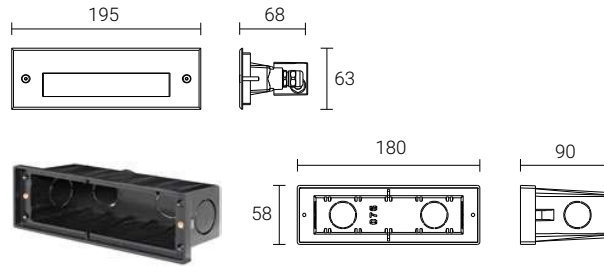

Feature

- Front cover & housing 12# die-casting aluminum anti-corrosion powder coating T=60-80µm, adhesion of ISO class 1/ ASTM class 4B.
- Light window UVstop & fireproof PC (MS1BA1517/MS1FL1234/MS1FA2034/MS1GA0334), glass (MS1G1807).
- Cable gland IP68 PG-9 PA66 (MS1BA1517/MS1FL1234), P67 copper and nicked coated (MS1FA2034/MS1G1807/MS1GA0334).
- Gasket molding shaped silicone seal.
- Power cable outside of luminaire H05RN-F 2x1.0mm², L=0.5m(DC24V), H05RN-F 3x1.0mm², L=0.5m (AC120/240V).
- LED driver constant voltage input, constant current output.
- Mounting sleeve PC/ABS alloys (MS1BA1517/MS1FL1234/MS1FA2034), stainless steel 136# (MS1G1807)/178# (MS1GA0334).
- Warranty 3 year.

MS1GA0334-3x0.7W

Mounting sleeve 178#

MS1FA2034-20x0.2W

Mounting sleeve 091#

RECESSED LED STAIR LIGHT & WALL LIGHT

Variant

MS1FL1234-12x0.2W

Mounting sleeve 076#

MS1BA1517-15x0.2W

Mounting sleeve 074#

Specification

Model	MS1G1807-18x0.05W	MS1GA0334-3x0.7W	MS1FA2034-20x0.2W
Led brand	LED SMD NICHIA	LED SMD NICHIA	LED SMD NICHIA
Rated power	18x0.05W	3x0.7W	20x0.2W
Luminous flux	49lm (cool white), 46lm (warm white)	39lm (cool white), 36lm (warm white)	131lm (cool white), 107lm (warm white)
Luminous efficacy	54.4lm/W (cool white), 51.1lm/W (cool white)	18.6lm/W (cool white), 17.14lm/W (cool white)	32.75lm/W (cool white), 26.75lm/W (cool white)
Input voltage	DC24V/AC120/240V 50/60Hz	DC24V/AC120/240V 50/60Hz	DC24V/AC120/240V 50/60Hz
Color temperature	2700K/3000K/4000K/5700K/6500K	2700K/3000K/4000K/5700K/6500K	2700K/3000K/4000K/5700K/6500K
Beam angle	Asymmetric	Asymmetric	Asymmetric
Control method	On/off, Triac, PWM, 1-10V, Dali	On/off, Triac, PWM, 1-10V, Dali	On/off, Triac, PWM, 1-10V, Dali
Protection grade	IP65	IP65	IP65
IK rating	IK10	IK10	IK10
Operating temperature	-20°C~40°C	-20°C~40°C	-20°C~40°C
Product life	35000 hours	35000 hours	35000 hours