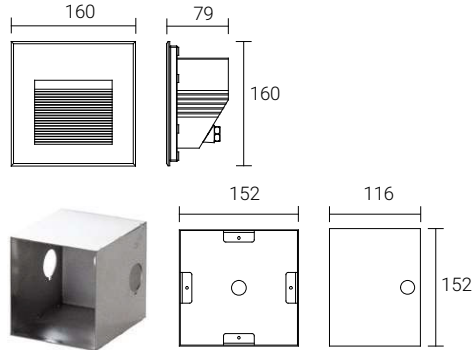

Application area

- Applied to stairs, way, facade of building, hotel, resort and etc.

Mounting type

- Recessed mounting.

Approval and marking

Feature

Dimension (mm):

Mounting sleeve 136#

Color temperature

Single

2700K 3000K 4000K 5700K 6500K

Product color

RECESSED LED STAIR LIGHT & WALL LIGHT

Variant

MS1G1807-18x0.05W

Mounting sleeve 136#

MS1BA1517-15x0.2W

Mounting sleeve 074#

Specification

Model	MS1G1807-18x0.05W	MS1GA0334-3x0.7W	MS1FA2034-20x0.2W
Led brand	LED SMD NICHIA	LED SMD NICHIA	LED SMD NICHIA
Rated power	18x0.05W	3x0.7W	20x0.2W
Luminous flux	49lm (cool white), 46lm (warm white)	39lm (cool white), 36lm (warm white)	131lm (cool white), 107lm (warm white)
Luminous efficacy	54.4lm/W (cool white), 51.1lm/W (cool white)	18.6lm/W (cool white), 17.14lm/W (cool white)	32.75lm/W (cool white), 26.75lm/W (cool white)
Input voltage	DC24V/AC120/240V 50/60Hz	DC24V/AC120/240V 50/60Hz	DC24V/AC120/240V 50/60Hz
Color temperature	2700K/3000K/4000K/5700K/6500K	2700K/3000K/4000K/5700K/6500K	2700K/3000K/4000K/5700K/6500K
Beam angle	Asymmetric	Asymmetric	Asymmetric
Control method	On/off, Triac, PWM, 1-10V, Dali	On/off, Triac, PWM, 1-10V, Dali	On/off, Triac, PWM, 1-10V, Dali
Protection grade	IP65	IP65	IP65
IK rating	IK10	IK10	IK10
Operating temperature	-20°C~40°C	-20°C~40°C	-20°C~40°C
Product life	35000 hours	35000 hours	35000 hours