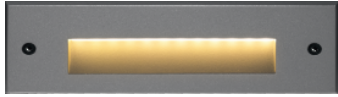

RECESSED LED STAIR LIGHT & WALL LIGHT

RECESSED LED STAIR LIGHT & WALL LIGHT

Introduction

Recessed LED stair light & wall is the recessed mounting luminaire for indoor/outdoor use. The manufacture process is extremely strict, high quality output with CE, ROHS certified. Its excellent light brings comfort and good experience to the users.

Color temperature

Single

2700K 3000K 4000K 5700K 6500K

Product color

RECESSED LED STAIR LIGHT & WALL LIGHT

Variant

MS1G1807-18x0.05W

Mounting sleeve 136#

MS1GA0334-3x0.7W

Mounting sleeve 178#

MS1FA2034-20x0.2W

Mounting sleeve 091#

RECESSED LED STAIR LIGHT & WALL LIGHT

Variant

MS1FL1234-12x0.2W

Mounting sleeve 076#

MS1BA1517-15x0.2W

Mounting sleeve 074#

Specification

Model	MS1G1807-18x0.05W	MS1GA0334-3x0.7W	MS1FA2034-20x0.2W
Led brand	LED SMD NICHIA	LED SMD NICHIA	LED SMD NICHIA
Rated power	18x0.05W	3x0.7W	20x0.2W
Luminous flux	49lm (cool white), 46lm (warm white)	39lm (cool white), 36lm (warm white)	131lm (cool white), 107lm (warm white)
Luminous efficacy	54.4lm/W (cool white), 51.1lm/W (cool white)	18.6lm/W (cool white), 17.14lm/W (cool white)	32.75lm/W (cool white), 26.75lm/W (cool white)
Input voltage	DC24V/AC120/240V 50/60Hz	DC24V/AC120/240V 50/60Hz	DC24V/AC120/240V 50/60Hz
Color temperature	2700K/3000K/4000K/5700K/6500K	2700K/3000K/4000K/5700K/6500K	2700K/3000K/4000K/5700K/6500K
Beam angle	Asymmetric	Asymmetric	Asymmetric
Control method	On/off, Triac, PWM, 1-10V, Dali	On/off, Triac, PWM, 1-10V, Dali	On/off, Triac, PWM, 1-10V, Dali
Protection grade	IP65	IP65	IP65
IK rating	IK10	IK10	IK10
Operating temperature	-20°C~40°C	-20°C~40°C	-20°C~40°C
Product life	35000 hours	35000 hours	35000 hours