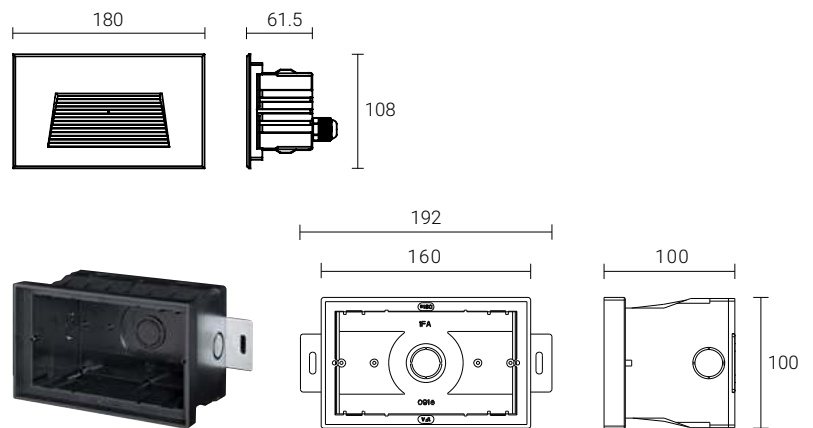

Mounting sleeve 091#