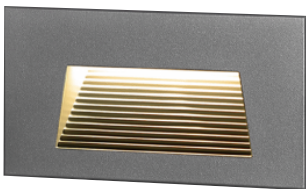

MS1FA2034-20x0.2W