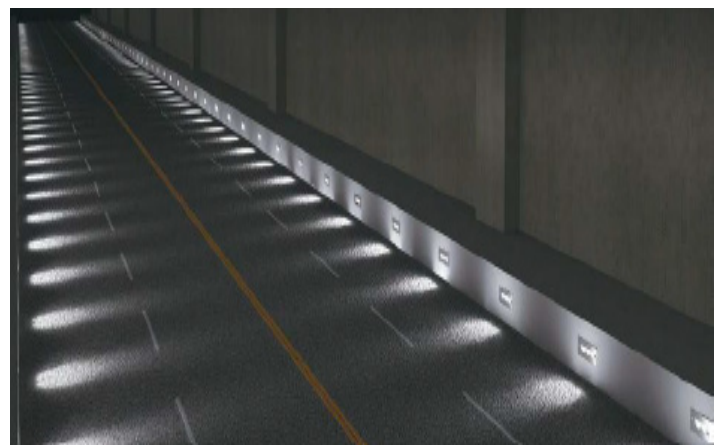

RECESSED LED STAIR LIGHT & WALL LIGHT

RECESSED LED STAIR LIGHT & WALL LIGHT

Introduction

Recessed LED stair light & wall is the recessed mounting luminaire for indoor/outdoor use. The manufacture process is extremely strict, high quality output with CE, ROHS certified. Its excellent light brings comfort and good experience to the users.

Feature

- Front cover & housing 12# die-casting aluminum anti-corrosion powder coating T=60-80µm, adhesion of ISO class 1/ ASTM class 4B.
- Light window UVstop & fireproof PC (MS1BA1517/MS1FL1234/MS1FA2034/MS1GA0334), glass (MS1G1807).
- Cable gland IP68 PG-9 PA66 (MS1BA1517/MS1FL1234), P67 copper and nicked coated (MS1FA2034/MS1G1807/MS1GA0334).
- Gasket molding shaped silicone seal.
- Power cable outside of luminaire H05RN-F 2x1.0mm², L=0.5m(DC24V), H05RN-F 3x1.0mm², L=0.5m (AC120/240V).
- LED driver constant voltage input, constant current output.
- Mounting sleeve PC/ABS alloys (MS1BA1517/MS1FL1234/MS1FA2034), stainless steel 136# (MS1G1807)/178# (MS1GA0334).
- Warranty 3 year.

Application area

- Applied to stairs, way, facade of building, hotel, resort and etc.

Mounting type

- Recessed mounting.

Approval and marking

Feature

Dimension (mm):

Mounting sleeve 136#

Color temperature

Single

2700K 3000K 4000K 5700K 6500K

Product color

RECESSED LED STAIR LIGHT & WALL LIGHT

Variant

MS1G1807-18x0.05W

Mounting sleeve 136#