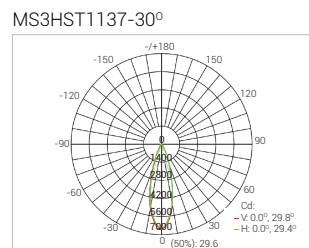

Photometric Data

We reserve the right to make technical and design changes.

THIEN MINH MECHANICAL - ELECTRIC JSC

Head office: MESTAR Building, No. 98/11 Ung Van Khiem Street, Ward 25, Binh Thanh District, Ho Chi Minh City, Vietnam

Tel: (84) 28.3899 4790 - Email: mestar@mestar.vn - Web: www.mestar.vn

Ha Noi Office: TT4.18, Xuan Phuong Tasco Urban Area, Xuan Phuong Ward, Nam Tu Liem District, Hanoi City, Vietnam.

Tel: (84) 24.3222 2411