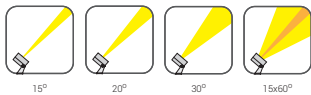

Introduction

STARLUX 2 is modern architectural floodlight series, adopt elegant and distinctive design with long-lasting structure to fully ensure the stability and lifespan of LEDs. With multi-way rotate function of round support, spike, pole or tree mounting are available to meet various occasions demands for outdoor projects.

Features

- High pressure die-casting aluminum housing.
- High strength toughened glass.
- Surface finish with fluorine carbon spraying ensuring high corrosion resistance, resist the impact and friction.
- LED module: high-power LEDs on metal-core PCB.
- High-efficiency PMMA lens with various beam angle option.
- Adopt American CREE original LED light source, high flux output, excellent consistency of color.
- Dynamic color with RGBW option has gray level reach 65,536 degree equally make the light result is more beautiful.
- Powerful DMX512 interface adopt high reliable bus connect, all has the function of automatic addressing.

Applications areas: Facade of outdoor buildings, billboards, sculptures, garden etc.

Installation: Surface mounting, spike, pole, tree mounting etc.

Approvals and markings

Beam angle

Product color

Dimension: (mm)

Technical information

• Model	: MS3HST1137FF-30W
• Material	: Die-casting aluminium
• Lamp	: CREE RGBW 4 in 1
• Power	: 30W
• Luminous flux	: 1200lm ±10%
• CCT/Ra	: RGBW
• Efficacy	: 40lm/w
• Beam angle	: 15°/ 20°/ 30°/ 15x60°
• Control method	: DMX512
• Product color	: Pearl dark grey
• Ambient temperature	: -25°C~50°C
• Input voltage	: DC24V/ 100-264V~ 50/60Hz
• Product life	: 50.000hrs

Photometric Data

We reserve the right to make technical and design changes.

THIEN MINH MECHANICAL - ELECTRIC JSC