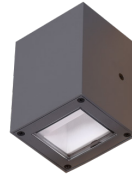

MS7AC0237-2x3W