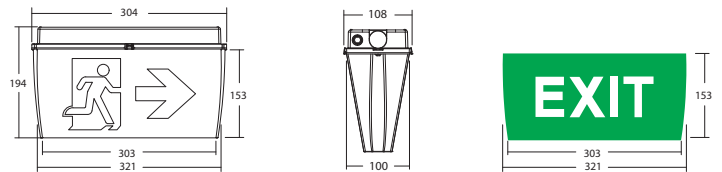

Dimension: mm

Pictogram optional