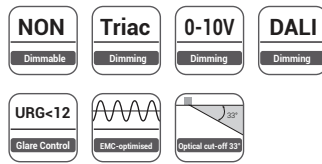

Feature

- Heat sink in die-cast aluminum includes a radiant surface that guarantees optimal heat dissipation.
- Structure featuring a die-cast aluminum external contact frame with white finish as standard or black, gold in option.
- Remote driver is included, available with on-off wiring and dimmable versions.
- Color temperature option: 2700K/3000K/4000K/5000K.
- Color rendering index: Ra>90.
- Tilting rotation adjustable by 45°.
- Designed with the cut-off angle of 33° to keep light out of the sight.
- Warranty 3 years.

Application

- Widely used for hotel lighting, club lighting, villa lighting, home lighting.

Installation

- Recessed ceiling.

Approval and marking

Feature

Beam angle

Product color

Reflector color

Dimension: (mm)

Technical information

• Model	: MI1CVN709-9W
• Material	: Die-cast aluminum
• Lamp	: LED Luminus
• Power	: 9W
• Luminous flux	: 900lm
• CCT/Ra	: 2700K/3000K/4000K/5000K, Ra>90
• Efficacy	: 100lm/W
• Tilt rotation	: 45°
• Beam angle	: 21°/25°/38°
• Control method	: On/off, Triac, 0-10V, Dali
• Product colors	: White/Black
• Ambient temperature	: -10°C~45°C
• Input voltage	: AC220-240V 50/60Hz
• Product life	: 50000 hours