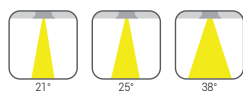

Feature

- Heat sink in die-cast aluminum includes a radiant surface that guarantees optimal heat dissipation.
- Structure featuring a die-cast aluminum external contact frame with white finish as standard or black, gold in option.
- Remote driver is included, available with on-off wiring and dimmable versions.
- Color temperature option: 2700K/3000K/4000K/5000K.
- Color rendering index: Ra>90.
- Tilting rotation adjustable by 45°.
- Designed with the cut-off angle of 33° to keep light out of the sight.
- Warranty 3 years.

Application

- Widely used for hotel lighting, club lighting, villa lighting, home lighting.

Installation

- Recessed ceiling.

Approval and marking

Feature

Beam angle

Product color

Reflector color

Dimension: (mm)

Technical information

• Model	: MI1CVN709-9W
• Material	: Die-cast aluminum
• Lamp	: LED Luminus
• Power	: 9W
• Luminous flux	: 900lm
• CCT/Ra	: 2700K/3000K/4000K/5000K, Ra>90
• Efficacy	: 100lm/W
• Tilt rotation	: 45°
• Beam angle	: 21°/25°/38°
• Control method	: On/off, Triac, 0-10V, Dali
• Product colors	: White/Black
• Ambient temperature	: -10°C~45°C
• Input voltage	: AC220-240V 50/60Hz
• Product life	: 50000 hours